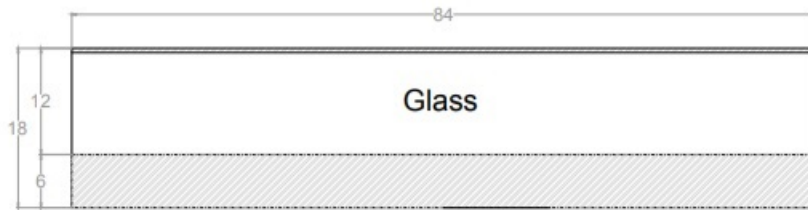

Front Side View

Right Side View

Top Side View

Drain View

RAWBAR- 7MC

Unit	Inch	Scale	1:1