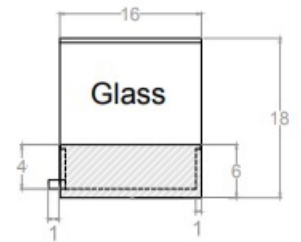

Front Side View

Right Side View

Top Side View

Drain View

RAWBAR- 7MC

Unit	Inch	Scale	1:1