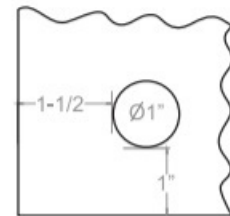

Front Side View

Right Side View

Top Side View

Drain View

RAWBAR- 7MC

Unit	Inch	Scale	1:1