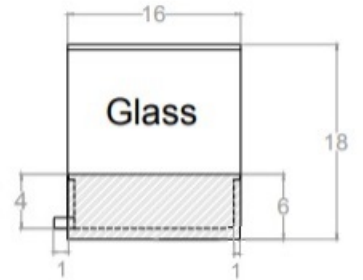

Front Side View

Right Side View

Top Side View

Drain View

RAWBAR-6MC

Unit	Inch	Scale	1:1
------	------	-------	-----