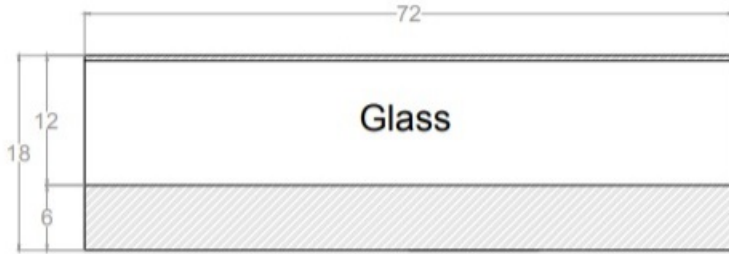

Front Side View

Right Side View

Top Side View

Drain View

RAWBAR-6MC

Unit	Inch	Scale	1:1
------	------	-------	-----