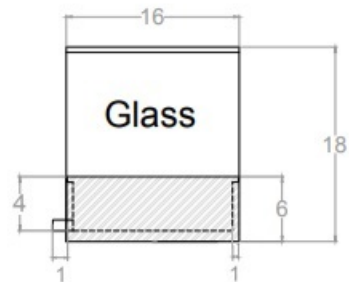

Front Side View

Right Side View

Top Side View

Drain View

RAWBAR- 5MC

Unit	Inch	Scale	1:1
------	------	-------	-----