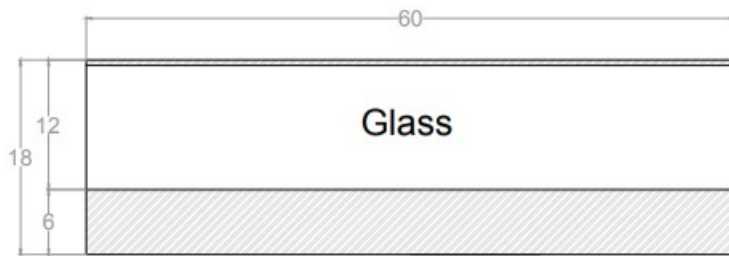

Front Side View

Right Side View

Top Side View

Drain View

RAWBAR- 5MC

Unit	Inch	Scale	1:1
------	------	-------	-----