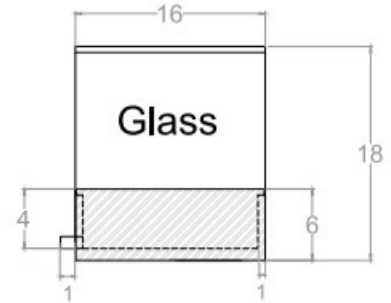

Front Side View

Right Side View

Top Side View

Drain

RAWBAR- 4MC

Unit	Inch	Scale	1:1
------	------	-------	-----