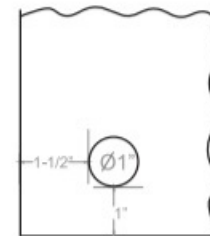

Front Side View

Right Side View

Top Side View

Drain

RAWBAR- 4MC

Unit	Inch	Scale	1:1
------	------	-------	-----