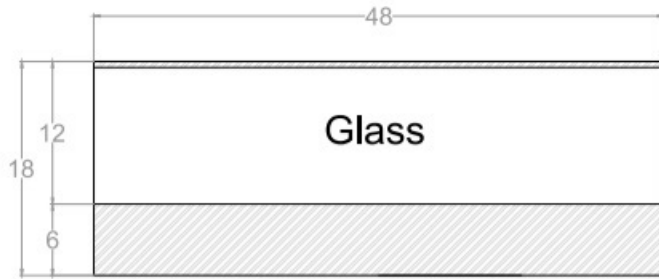

Front Side View

Right Side View

Top Side View

Drain

RAWBAR- 4MC

Unit	Inch	Scale	1:1
------	------	-------	-----