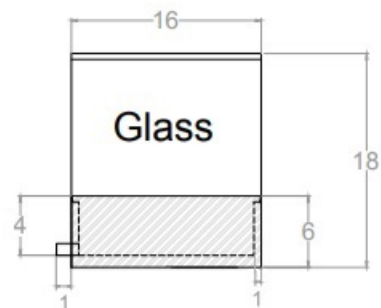

Front Side View

Right Side View

Top Side View

Drain View

RAWBAR- 3MC

Unit	Inch	Scale	1:1
------	------	-------	-----