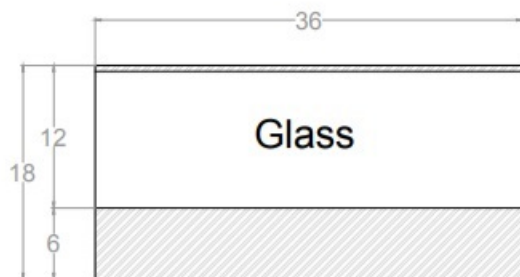

Front Side View

Right Side View

Top Side View

Drain View

RAWBAR- 3MC

Unit	Inch	Scale	1:1
------	------	-------	-----