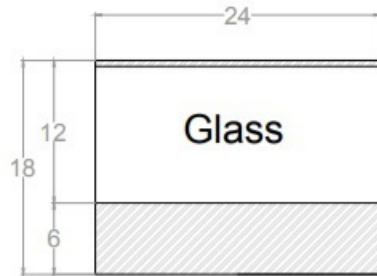

Front Side View

Right Side View

Top Side View

Drain View

RAWBAR- 2MC

Unit	Inch	Scale	1:1
------	------	-------	-----