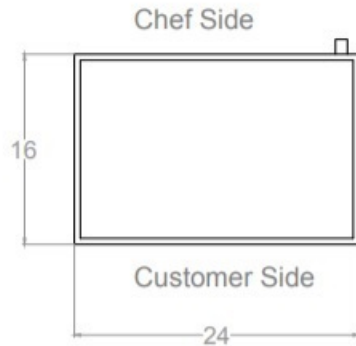

Front Side View

Right Side View

Top Side View

Drain View

RAWBAR- 2MC

Unit	Inch	Scale	1:1
------	------	-------	-----