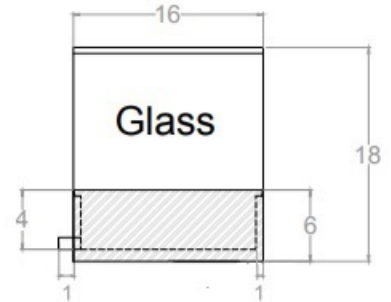

Front Side View

Right Side View

Top Side View

Drain View

RAWBAR- 2MC

Unit	Inch	Scale	1:1
------	------	-------	-----