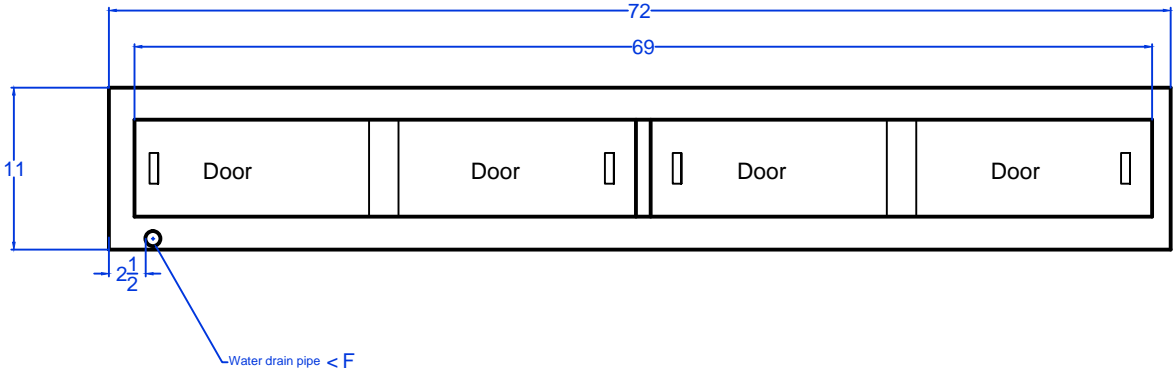

Customer side

Chef side

OBATA- 6M

Unit	Inch	Scale	1:1