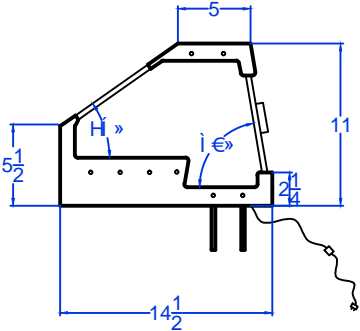

Bottom view

A-A Section view