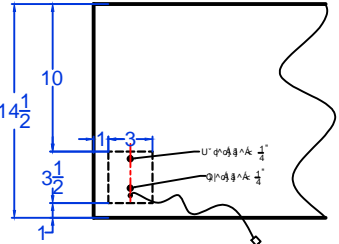

Customer side

Chef side

OBATA- 6M

Unit	Inch	Scale	1:1