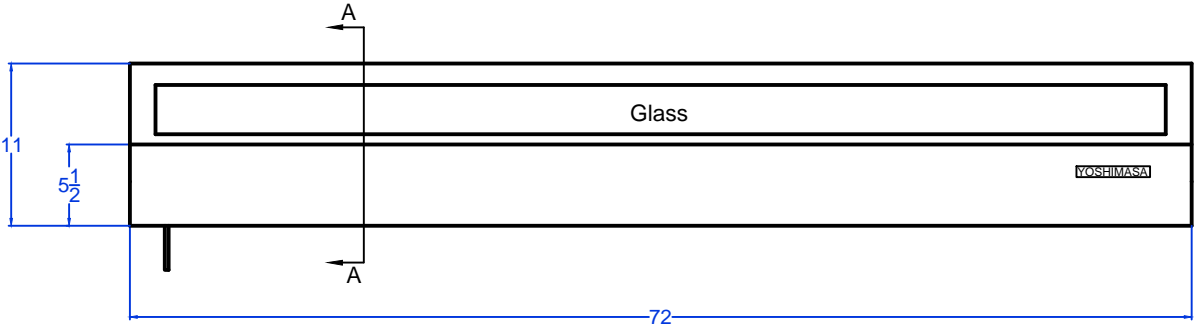

Rear view

Front view