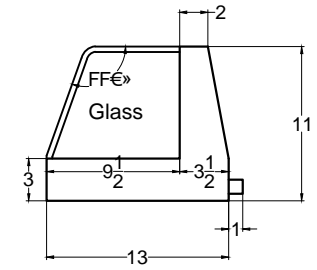

Front view

Right side view

Rear view

Left side view

Power Line,  
5 foot Long

YMSC- 7L

Unit	Inch	Scale	1:1
------	------	-------	-----