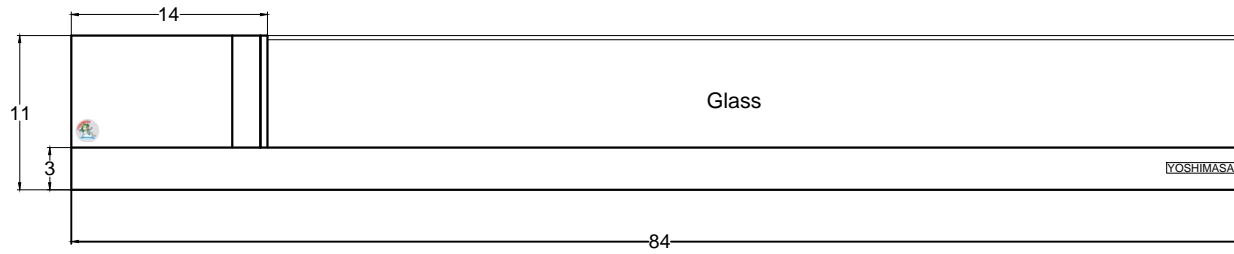

Front view

Right side view

Rear view

Left side view

Power Line,  
5 foot Long

YMSC- 7L

Unit	Inch	Scale	1:1
------	------	-------	-----