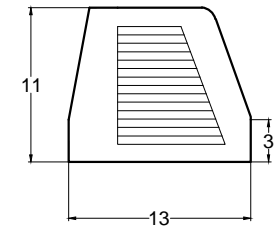

Front view

Right side view

Rear view

Left side view

Power Line,  
5 foot Long

YMSC- 7L

Unit	Inch	Scale	1:1
------	------	-------	-----