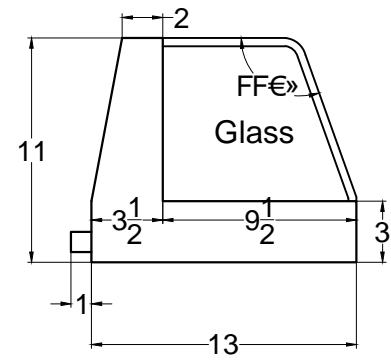

Front view

Right side view

Rear view

Power Line,  
5 foot Long

Left side view

YMSC- 3R

Unit	Inch	Scale	1:1
------	------	-------	-----