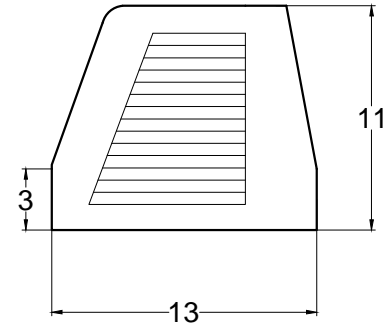

Front view

Right side view

Rear view

Power Line,  
5 foot Long

Left side view

YMSC- 3R

Unit	Inch	Scale	1:1
------	------	-------	-----