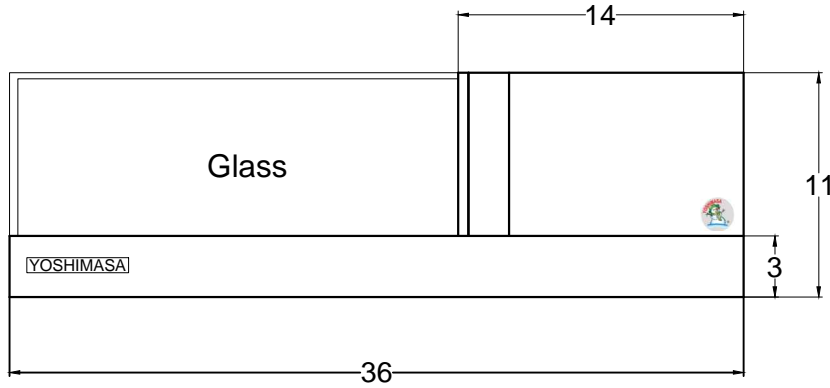

Front view

Right side view

Rear view

Power Line,  
5 foot Long

Left side view

YMSC- 3R

Unit	Inch	Scale	1:1
------	------	-------	-----