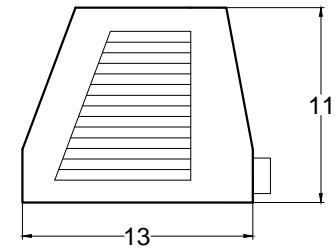

Front view

Right side view

Rear view

Power Line,  
5 foot Long

Left side view

EICHI- 4R

Unit	Inch	Scale	1:1
------	------	-------	-----