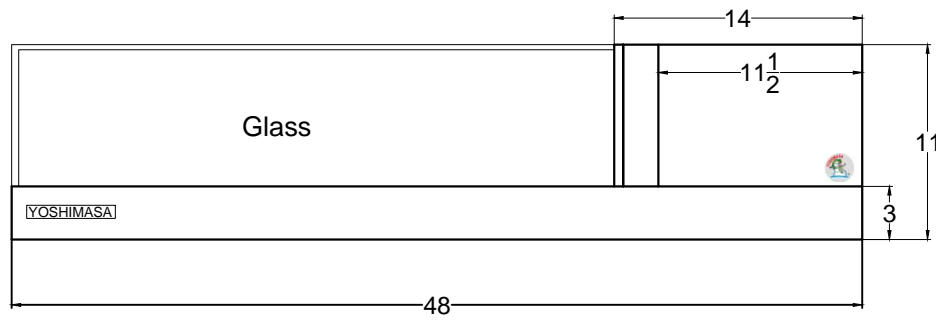

Front view

Right side view

Rear view

Power Line,  
5 foot Long

Left side view

EICHI- 4R

Unit	Inch	Scale	1:1
------	------	-------	-----