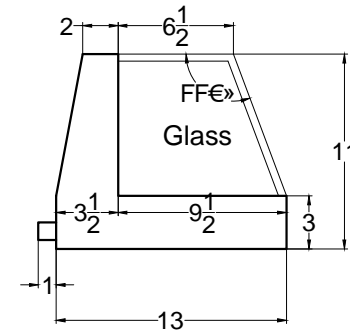

Front view

Right side view

Rear view

Power Line,  
5 foot Long

Left side view

EICHI- 4R

Unit	Inch	Scale	1:1
------	------	-------	-----