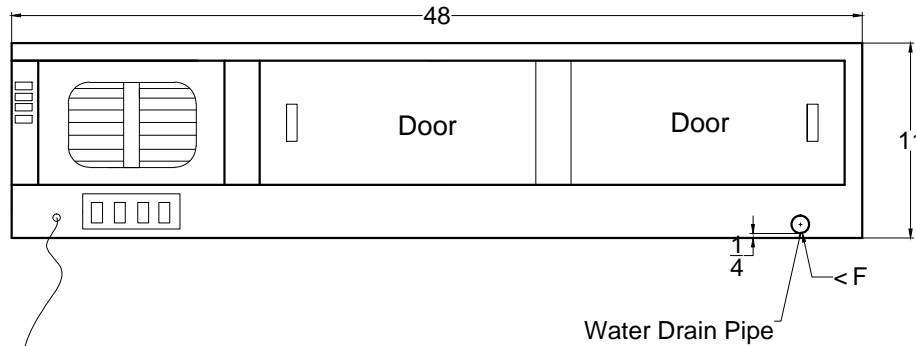

Front view

Right side view

Rear view

Power Line,  
5 foot Long

Left side view

EICHI- 4R

Unit	Inch	Scale	1:1
------	------	-------	-----