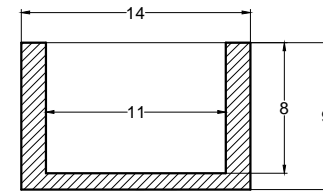

Top view

Section A-A

Front view

Bottom view

5 foot long LED wire
with a 12V/5A/DC
power adapter

SHIKAKU- 5M

Unit	Inch	Scale	1:1
------	------	-------	-----