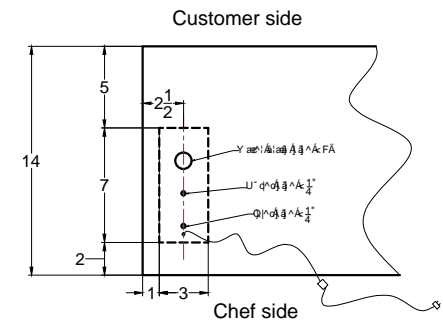

Top view

Section A-A

Front view

Bottom view

5 foot long LED wire
with a 12V/5A/DC
power adapter

SHIKAKU- 5M

Unit	Inch	Scale	1:1
------	------	-------	-----