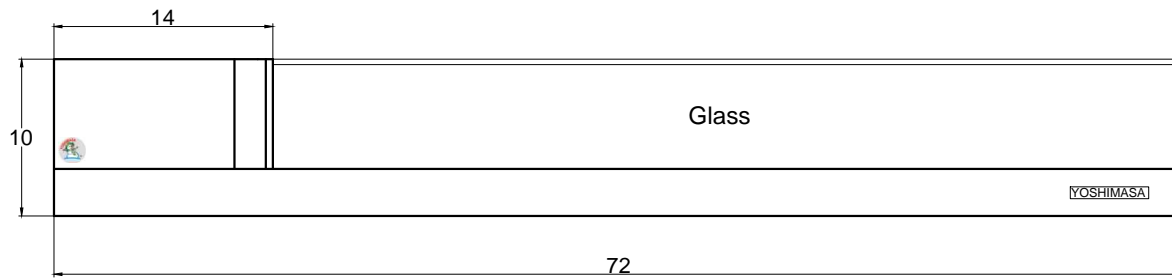

Front view

Right side view

Rear view

Left side view

GARASU- 6L

Unit	Inch	Scale	1:1
------	------	-------	-----