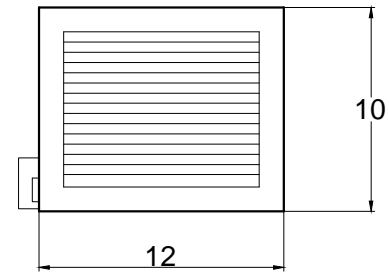

Front view

Right side view

Rear view

Left side view

Water Drain Pipe

Power Line,
5 foot Long

GARASU- 4L

Unit	Inch	Scale	1:1
------	------	-------	-----