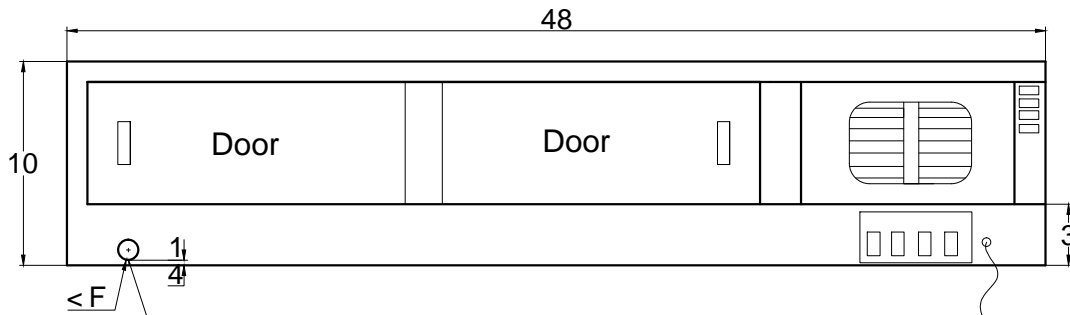

Front view

Right side view

Rear view

Left side view

Water Drain Pipe

Power Line,
5 foot Long

GARASU- 4L

Unit	Inch	Scale	1:1
------	------	-------	-----