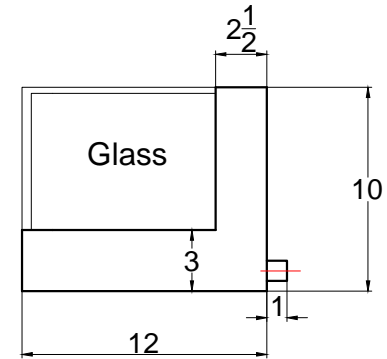

Front view

Right side view

Rear view

Left side view

Water Drain Pipe

Power Line,
5 foot Long

GARASU- 4L

Unit	Inch	Scale	1:1
------	------	-------	-----