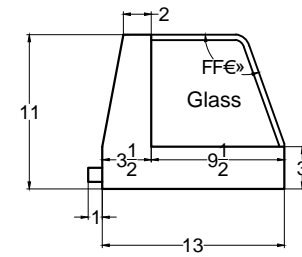

Front view

Right side view

Rear view

Left side view

Power Line,
5 foot Long

Water Drain Pipe

YMSC- 7R

Unit	Inch	Scale	1:1
------	------	-------	-----