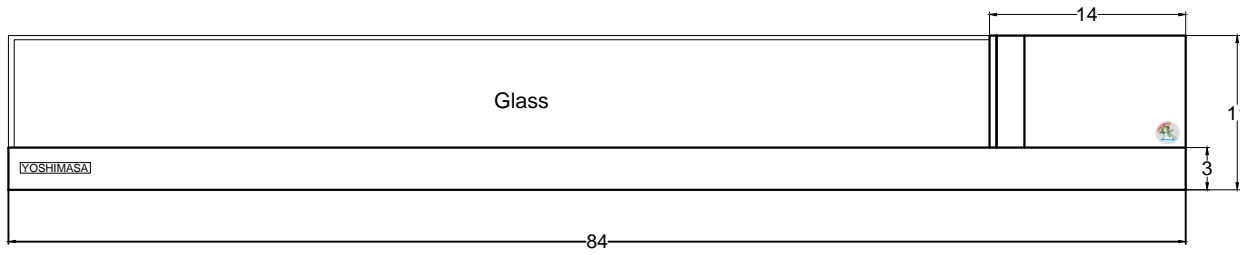

Front view

Right side view

Rear view

Left side view

Power Line,
5 foot Long

Water Drain Pipe

YMSC- 7R

Unit	Inch	Scale	1:1
------	------	-------	-----