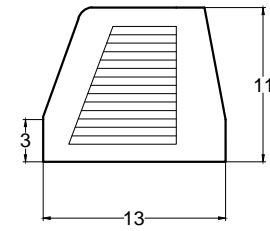

Front view

Right side view

Rear view

Left side view

Power Line,
5 foot Long

Water Drain Pipe

YMSC- 7R

Unit	Inch	Scale	1:1
------	------	-------	-----