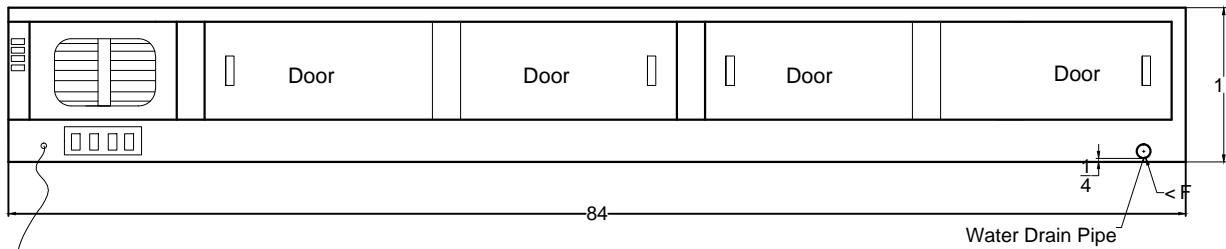

Front view

Right side view

Rear view

Left side view

Power Line,
5 foot Long

Water Drain Pipe

YMSC- 7R

Unit	Inch	Scale	1:1
------	------	-------	-----