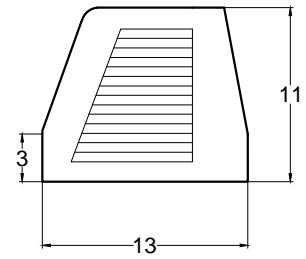

Front view

Right side view

Rear view

Power Line,
5 foot Long

YMSC- 6R

Unit	Inch	Scale	1:1
------	------	-------	-----