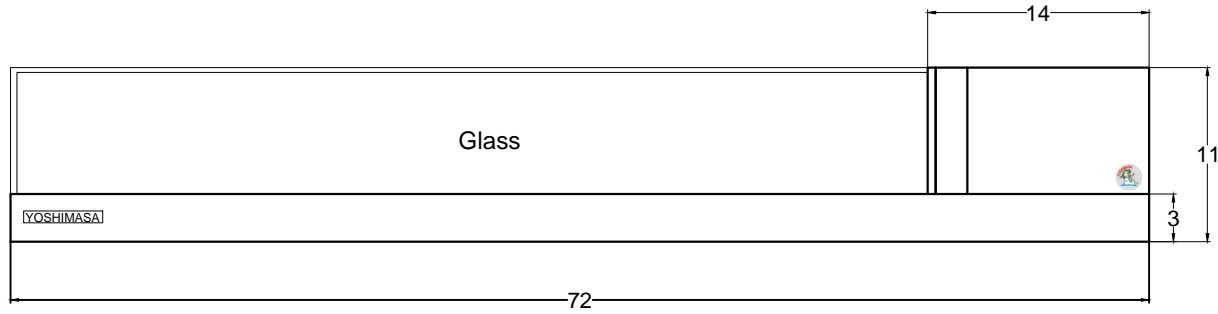

Front view

Right side view

Rear view

Power Line,
5 foot Long

YMSC- 6R

Unit	Inch	Scale	1:1
------	------	-------	-----