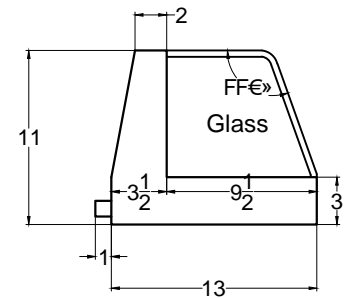

Front view

Right side view

Rear view

Power Line,
5 foot Long

YMSC- 6R

Unit	Inch	Scale	1:1
------	------	-------	-----