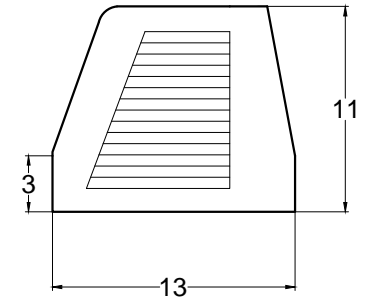

Front view

Right side view

Rear view

Power Line,
5 foot Long

Left side view

YMSC- 5R

Unit	Inch	Scale	1:1
------	------	-------	-----