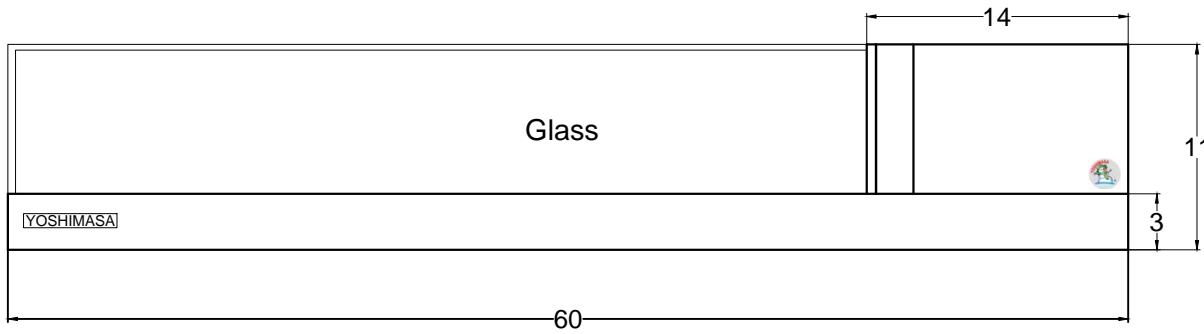

Front view

Right side view

Rear view

Power Line,
5 foot Long

Left side view

YMSC- 5R

Unit	Inch	Scale	1:1
------	------	-------	-----