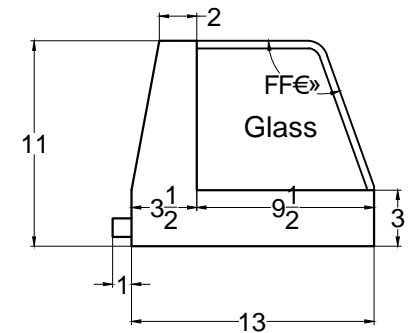

Front view

Right side view

Rear view

Power Line,
5 foot Long

Left side view

YMSC- 5R

Unit	Inch	Scale	1:1
------	------	-------	-----