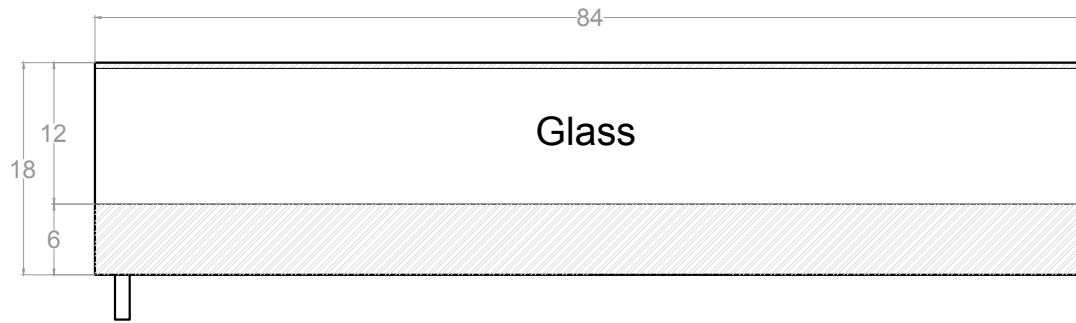

Front Side View

Right Side View

Top Side View

Bottom view

RAWBAR- 7M

Unit	Inch	Scale	1:1
------	------	-------	-----