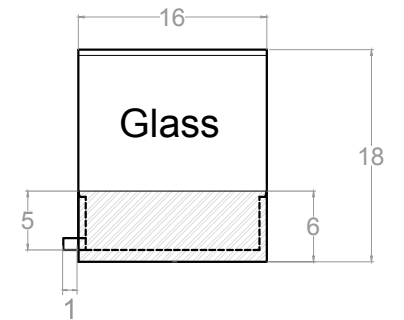

Front Side View

Right Side View

Top Side View

Drain View

RAWBAR- 7M

Unit	Inch	Scale	1:1
------	------	-------	-----