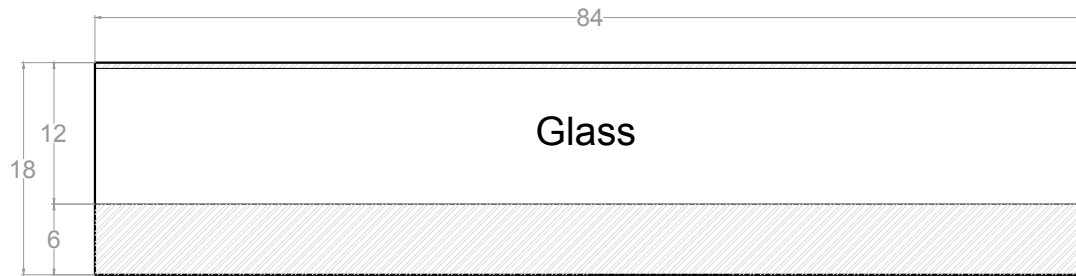

Front Side View

Right Side View

Top Side View

Drain View

RAWBAR- 7M

Unit	Inch	Scale	1:1
------	------	-------	-----