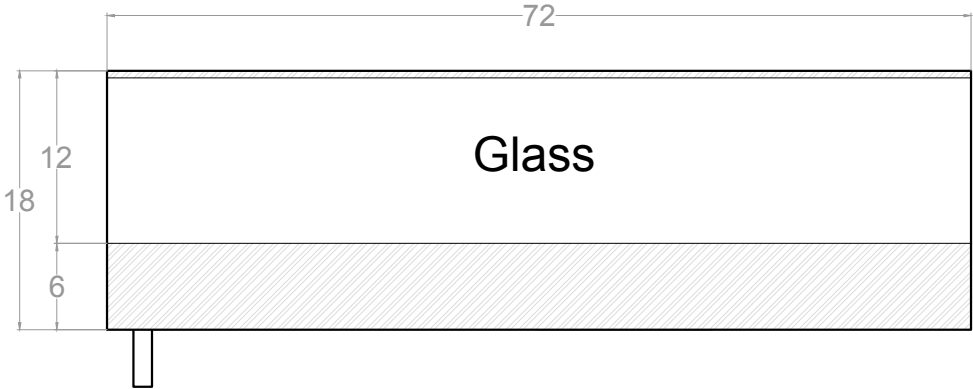

Front Side View

Right Side View

Top Side View

Bottom view

RAWBAR- 6M			
Unit	Inch	Scale	1:1