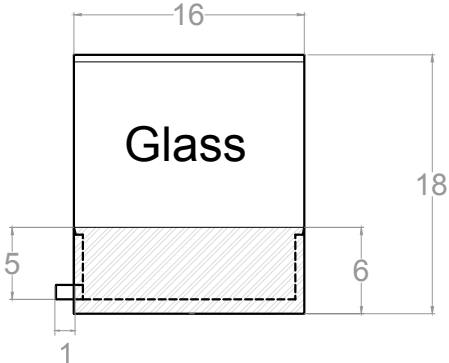

Front Side View

Right Side View

Top Side View

Drain View

RAWBAR- 6M			
Unit	Inch	Scale	1:1