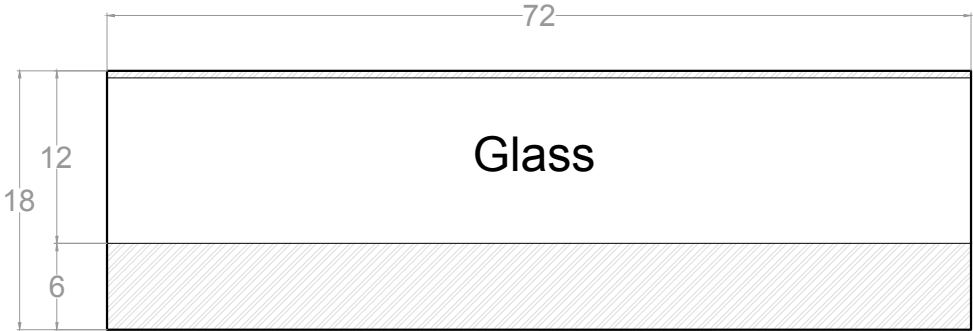

Front Side View

Right Side View

Top Side View

Drain View

RAWBAR- 6M			
Unit	Inch	Scale	1:1