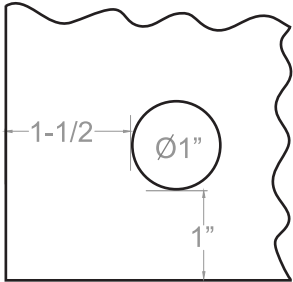

Front Side View

Right Side View

Top Side View

Drain View

RAWBAR- 6M			
Unit	Inch	Scale	1:1