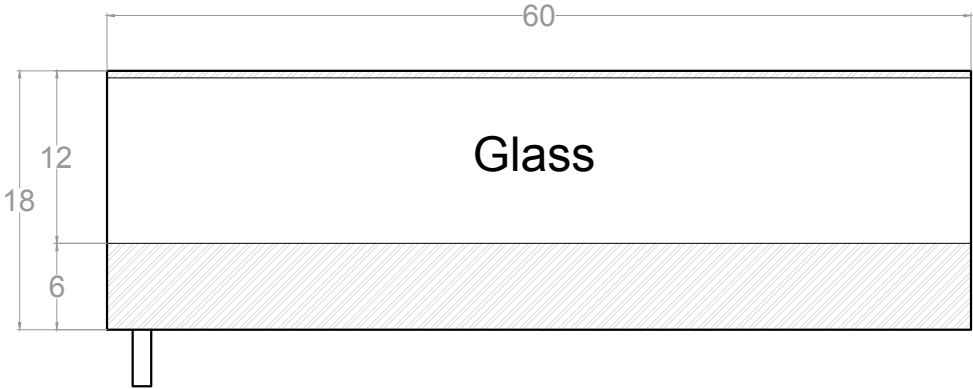

Front Side View

Right Side View

Top Side View

Bottom view

RAWBAR- 5M

Unit	Inch	Scale	1:1
------	------	-------	-----