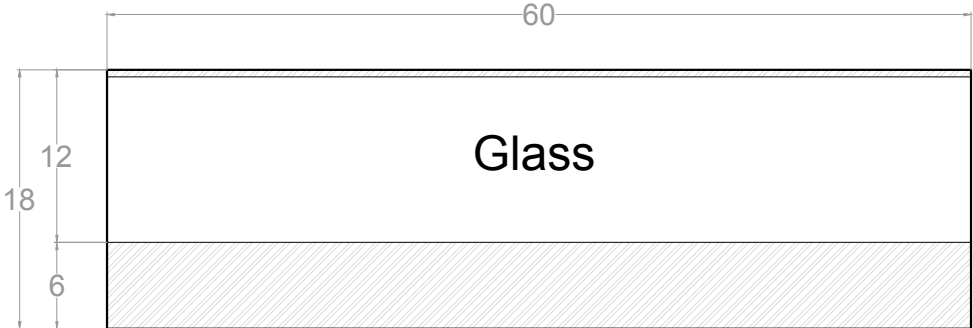

Front Side View

Right Side View

Top Side View

Drain View

RAWBAR- 5M			
Unit	Inch	Scale	1:1