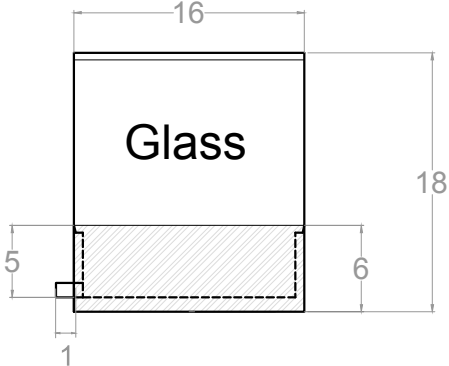

Front Side View

Right Side View

Top Side View

Drain View

RAWBAR- 5M			
Unit	Inch	Scale	1:1