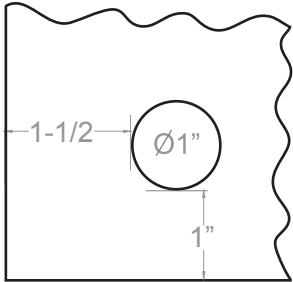

Front Side View

Right Side View

Top Side View

Drain View

RAWBAR- 5M			
Unit	Inch	Scale	1:1