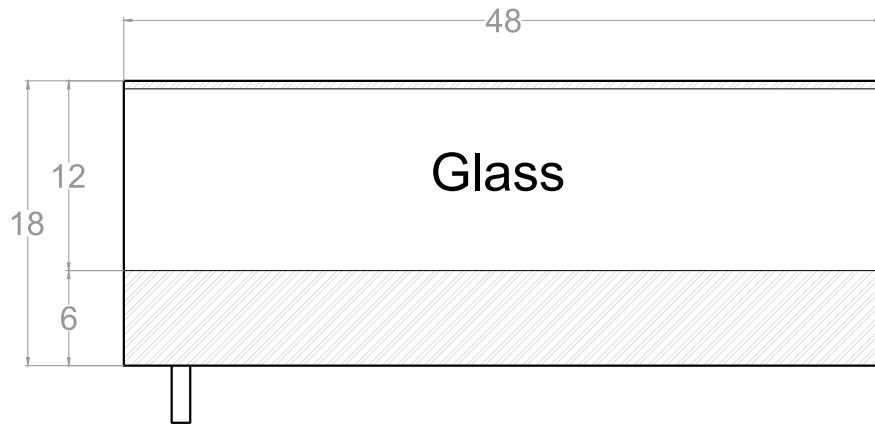

Front Side View

Right Side View

Top Side View

Bottom view

RAWBAR- 4M

Unit	Inch	Scale	1:1
------	------	-------	-----