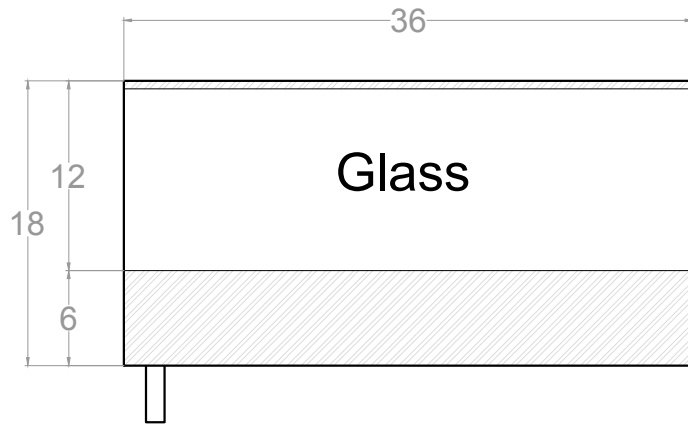

Front Side View

Right Side View

Top Side View

Bottom view

RAWBAR- 3M

Unit	Inch	Scale	1:1
------	------	-------	-----