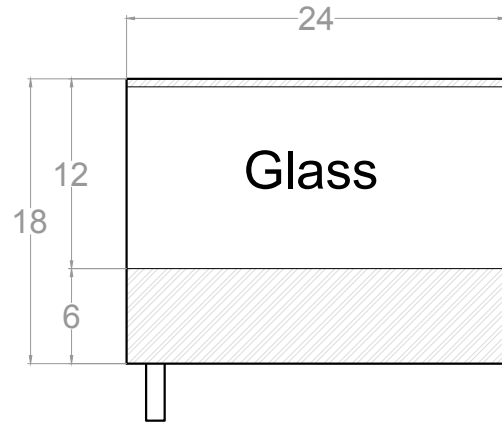

Front Side View

Right Side View

Top Side View

Bottom view

RAWBAR- 2M

Unit	Inch	Scale	1:1
------	------	-------	-----