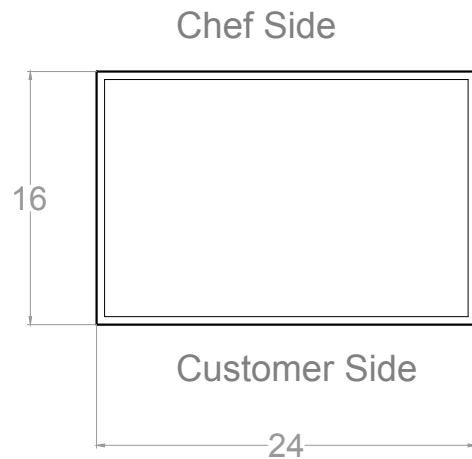

Front Side View

Right Side View

Top Side View

Bottom view

RAWBAR- 2M

Unit	Inch	Scale	1:1
------	------	-------	-----