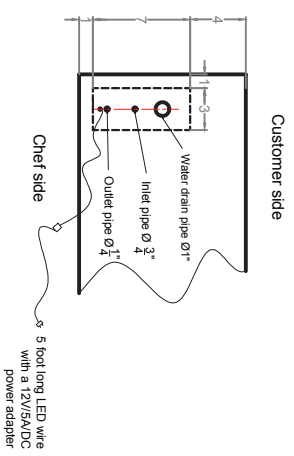

Front view

Left side view

Rear view

Bottom view

NIDAN-GA7M			
Unit	Inch	Scale	1:1

5 foot long LED wire
with a 12V/5A/DC
power adapter