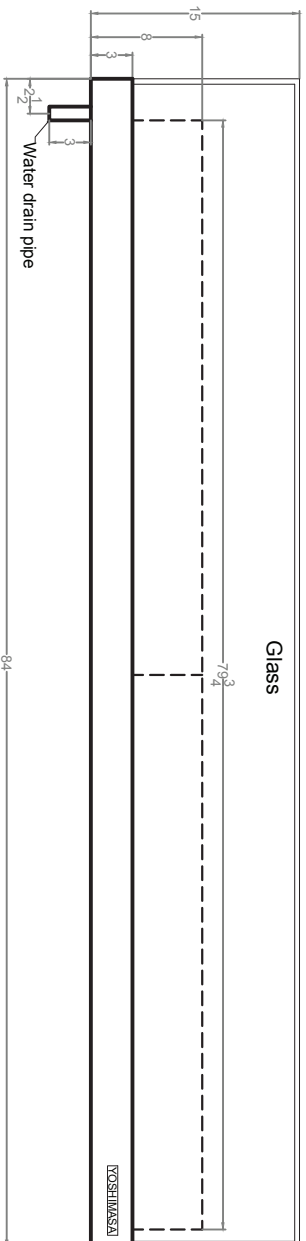

Front view

Left side view

Rear view

Bottom view

NIDAN-GA7M			
Unit	Inch	Scale	1:1

5 foot long LED wire
with a 12V/5A/DC
power adapter