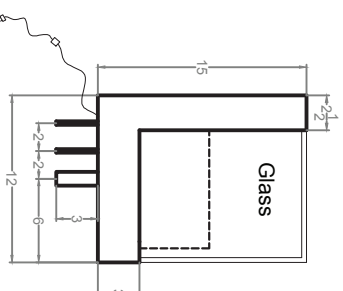

Front view

Left side view

Rear view

Bottom view

NIDAN-GA7M			
Unit	Inch	Scale	1:1

5 foot long LED wire
with a 12V/5A/DC
power adapter