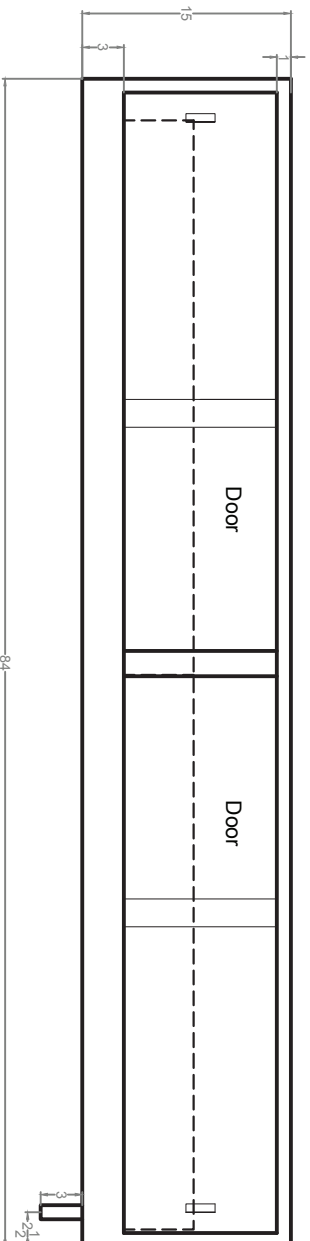

Front view

Left side view

Rear view

Bottom view

NIDAN-GA7M			
Unit	Inch	Scale	1:1

5 foot long LED wire
with a 12V/5A/DC
power adapter