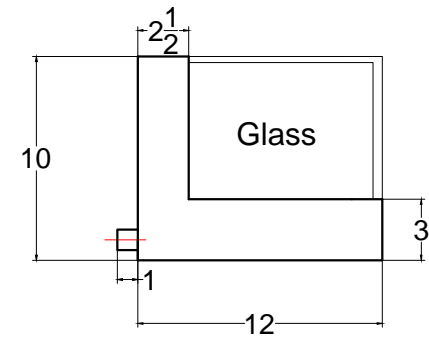

Front view

Right side view

Rear view

Power Line,
5 foot Long

Left side view

GARASU- 4R

Unit	Inch	Scale	1:1
------	------	-------	-----