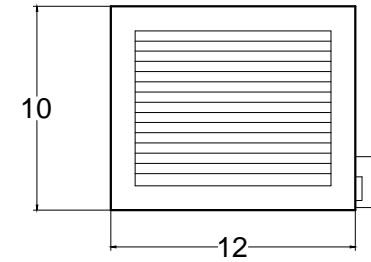

Front view

Right side view

Rear view

Power Line,
5 foot Long

Left side view

GARASU- 4R

Unit	Inch	Scale	1:1
------	------	-------	-----