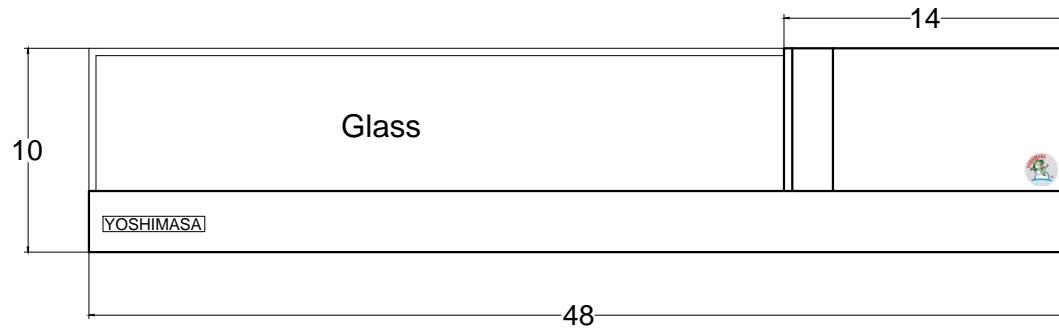

Front view

Right side view

Rear view

Power Line,
5 foot Long

Left side view

GARASU- 4R

Unit	Inch	Scale	1:1
------	------	-------	-----