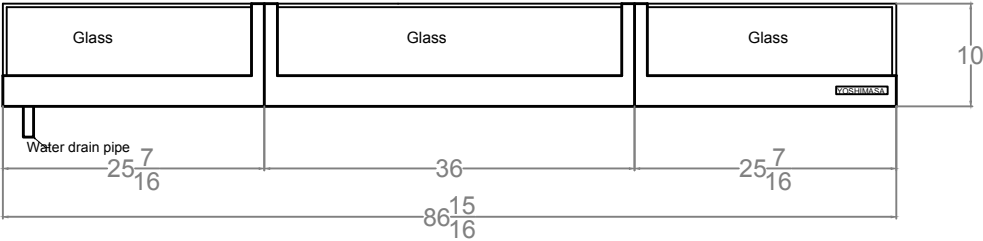

Front view

Left side view

Top view

Bottom view

GARASU- 3x3x3M			
Unit	Inch	Scale	1:1