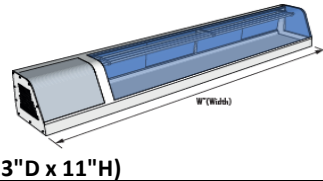

1-2. YMSC Model with Curved Glass & No side Metal Frame <REMOTE UNIT>			
MODEL	PRODUCT DESCRIPTION	OPTIONS	LIST PRICE
YMSC-3M	3 Ft. Curved Glass, REMOTE	* Stainless steel floor mat	\$4,690
YMSC-4M	4 Ft. Curved Glass, REMOTE	* Mirror polished stainless steel body	\$5,180
YMSC-5M	5 Ft. Curved Glass, REMOTE	<ul style="list-style-type: none"> LED Interior Light * Bamboo floor mat 	\$5,690
YMSC-6M	6 Ft. Curved Glass, REMOTE		
YMSC-7M	7 Ft. Curved Glass, REMOTE	<ul style="list-style-type: none"> * Bamboo floor mat 	\$6,700