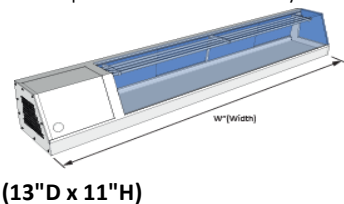

1-2. YMSC Model with Curved Glass & No side Metal Frame <REMOTE UNIT>			
MODEL	PRODUCT DESCRIPTION	OPTIONS	LIST PRICE
YMSC-3M	3 Ft. Curved Glass, REMOTE	* Stainless steel floor mat	$4,690
YMSC-4M	4 Ft. Curved Glass, REMOTE	* Mirror polished stainless steel body	$5,180
YMSC-5M	5 Ft. Curved Glass, REMOTE	- LED Interior Light * Bamboo floor mat	$5,690
YMSC-6M	6 Ft. Curved Glass, REMOTE		
YMSC-7M	7 Ft. Curved Glass, REMOTE	* Bamboo floor mat	$6,700

2-1. EICHI Model - Premium Class / Flat top & Front Glass / Wide Flat-top Trapezoid Profile <Self-contained case>			
MODEL	PRODUCT DESCRIPTION	OPTIONS	LIST PRICE
EICHI-3L	3 Ft. Wide Flat-top Trapezoid Profile, LEFT-handed	* Stainless steel floor mat	$5,140
EICHI-3R	3 Ft. Right-handed	* Mirror polished stainless steel body	
EICHI-4L	4 Ft. LEFT-handed	Includes LED Light & dimmer	$5,500
EICHI-4R	4 Ft. Right-handed		
EICHI-5L	5 Ft. LEFT-handed	- AC 208/250V * Bamboo floor mat	$6,080
EICHI-5R	5 Ft. Right-handed		
EICHI-6L	6 Ft. LEFT-handed	* Bamboo floor mat	$6,500
EICHI-6R	6 Ft. Right-handed		
EICHI-7L	7 Ft. LEFT-handed	* Bamboo floor mat	$7,510
EICHI-7R	7 Ft. Right-handed