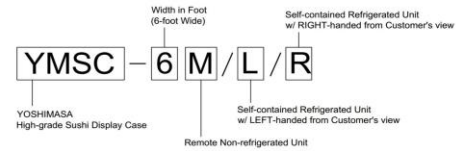

<Remote display case>
90 DAYS LIMITED WARRANTY
(90 -Day Parts only) in USA & Canada only

1-1. YMSC Model - High Grade Class-Curved Glass			
MODEL	PRODUCT DESCRIPTION	OPTIONS	LIST PRICE
YMSC-3L	3 Ft. Curved Glass, LEFT-handed	* Stainless steel floor mat	\$5,380
YMSC-3R	3 Ft. Curved Glass, Right-handed	* Mirror polished stainless steel body	
YMSC-4L	4 Ft. Curved Glass, LEFT-handed	<ul style="list-style-type: none"> Includes LED Light & dimmer 	\$5,850
YMSC-4R	4 Ft. Curved Glass, Right-handed		
YMSC-5L	5 Ft. Curved Glass, LEFT-handed	<ul style="list-style-type: none"> AC 208/250V * Bamboo floor mat 	\$6,300
YMSC-5R	5 Ft. Curved Glass, Right-handed		
YMSC-6L	6 Ft. Curved Glass, LEFT-handed	<ul style="list-style-type: none"> * Bamboo floor mat 	\$6,840
YMSC-6R	6 Ft. Curved Glass, Right-handed		
YMSC-7L	7 Ft. Curved Glass, LEFT-handed	<ul style="list-style-type: none"> * Bamboo floor mat 	\$7,850
YMSC-7R	7 Ft. Curved Glass, Right-handed		